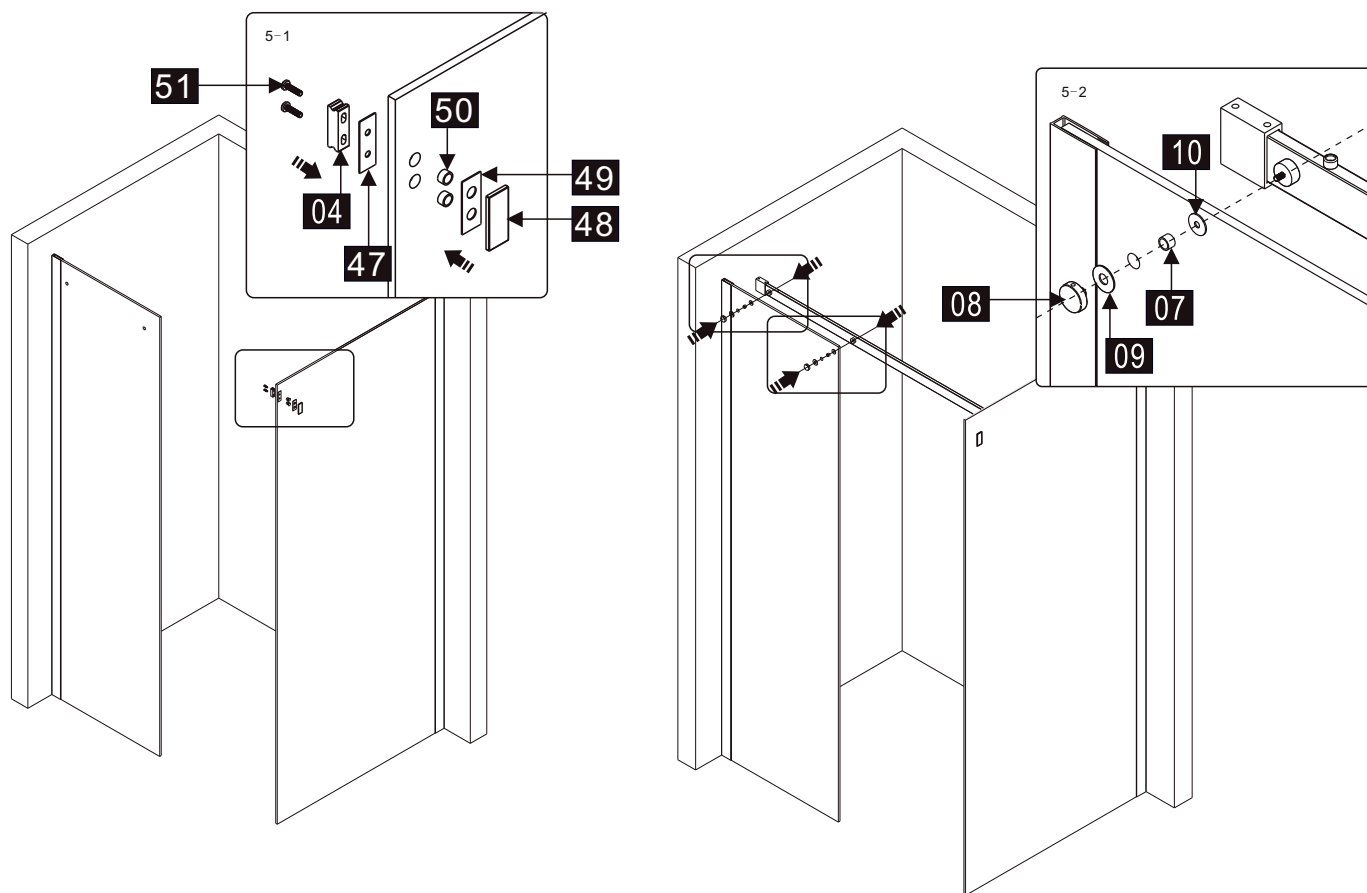

Tools that may be required:

Drill

Drill Bit

Screw Driver

Level

Tape Measure

Pencil

Mallet

Silicon Gun

Craft Knife

SIZE(mm)	A	B
1200x800	1190-1210	780-800
1200x900	1190-1210	880-900
1400x800	1390-1410	780-800
1400x900	1390-1410	880-900

41