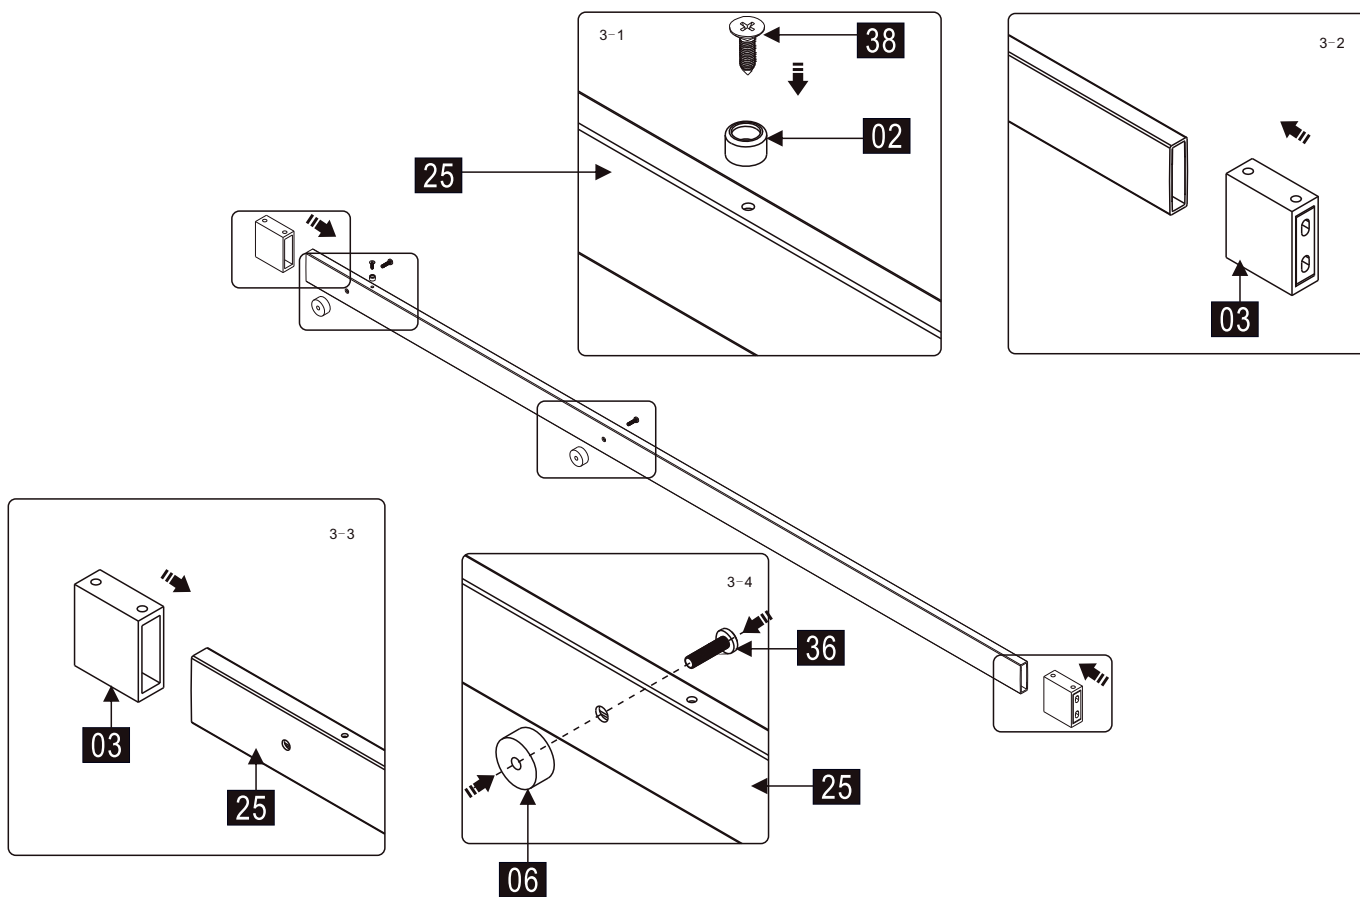

Tools that may be required:

Drill

Drill Bit

Screw Driver

Level

Tape Measure

Pencil

Mallet

Silicon Gun

Craft Knife

SIZE(mm)	A	B
1200x800	1190-1210	780-800
1200x900	1190-1210	880-900
1400x800	1390-1410	780-800
1400x900	1390-1410	880-900

41