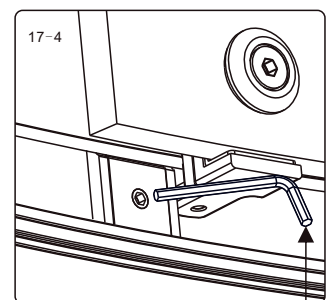

Tools that may be required:

Drill

Drill Bit

Screw Driver

Level

Tape Measure

Pencil

Mallet

Silicon Gun

Craft Knife

SIZE(mm)	A	B
1200x800	1190-1210	780-800
1200x900	1190-1210	880-900
1400x800	1390-1410	780-800
1400x900	1390-1410	880-900

41